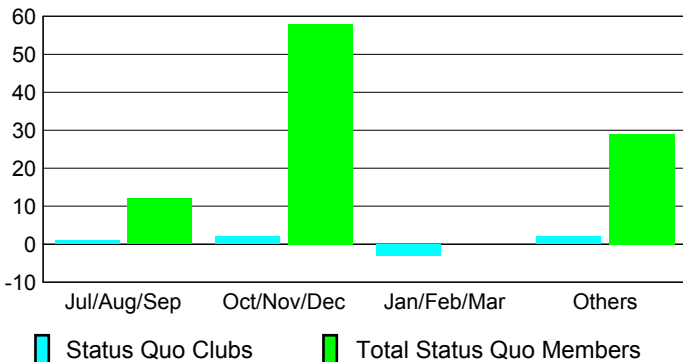

Club Results 2009-2010

Goal, New, Dropped, Gain/Loss

Comparison of Club Gain/Loss

Current Year Compared to the Previous Year

YTD Status Quo Clubs 2009-2010

Status Quo Clubs Compared to Status Quo Members

MEMBERSHIP

Membership Results
2009-2010

Membership
2008-2009

Month	Net Memb Goal	Actual New Memb	Actual Dropped Memb	Gain/Loss of Memb	Gain/Loss of Memb
Jul/Aug/Sep	50	49	-49	0	-14
Oct/Nov/Dec	40	74	-45	29	28
Jan/Feb/Mar	30	75	-53	22	30
Apr/May/Jun	30	125	-42	83	0
Totals	150	323	-189	134	44