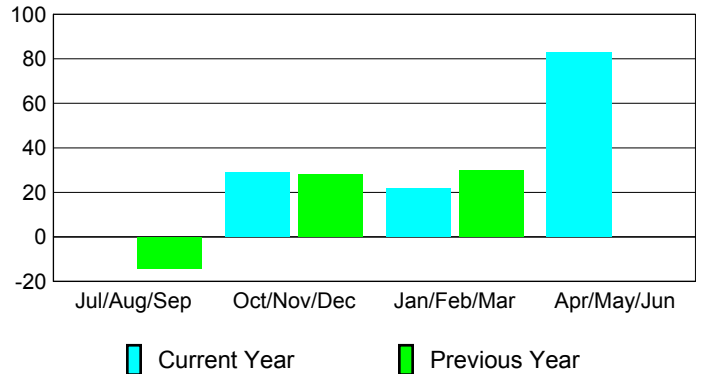

Membership Results
2009-2010

Membership
2008-2009

Month	Net Memb Goal	Actual New Memb	Actual Dropped Memb	Gain/Loss of Memb	Gain/Loss of Memb
Jul/Aug/Sep	50	49	-49	0	-14
Oct/Nov/Dec	40	74	-45	29	28
Jan/Feb/Mar	30	75	-53	22	30
Apr/May/Jun	30	125	-42	83	0
Totals	150	323	-189	134	44

Membership Results 2009-2010

Goal, New, Dropped, Gain/Loss

Comparison of Membership Gain/Loss

Current Year Compared to the Previous Year

Gender Comparison 2009-2010