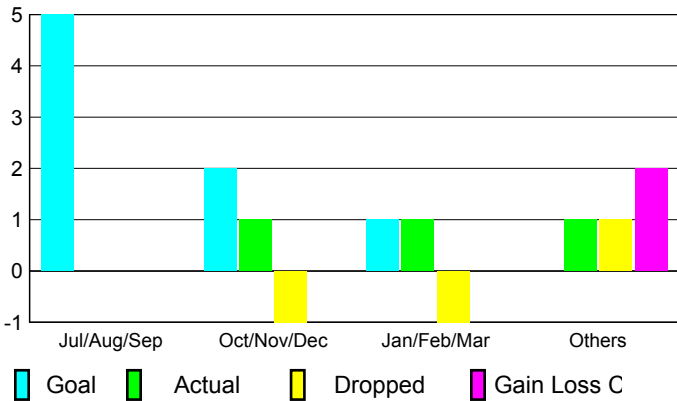

2009-2010 GMT Quarterly Report for District (or Undistricted) **District 324D4**

GMT: Adv K G RAMA KRISHNA MUR

Location: INDIA

GMT CA: 6

CLUBS

Club Results
2009-2010

Clubs
2008-2009

Month	New Club Goal	Actual New Clubs	Actual Dropped Clubs	Gain/Loss of Clubs	Gain/Loss of Clubs
Jul/Aug/Sep	5	0	0	0	0
Oct/Nov/Dec	2	1	-1	0	0
Jan/Feb/Mar	1	1	-1	0	0
Apr/May/Jun	0	1	1	2	1
Totals	8	3	-1	2	1

Club Results 2009-2010

Goal, New, Dropped, Gain/Loss

Comparison of Club Gain/Loss

Current Year Compared to the Previous Year

YTD Status Quo Clubs 2009-2010

Status Quo Clubs Compared to Status Quo Members

MEMBERSHIP