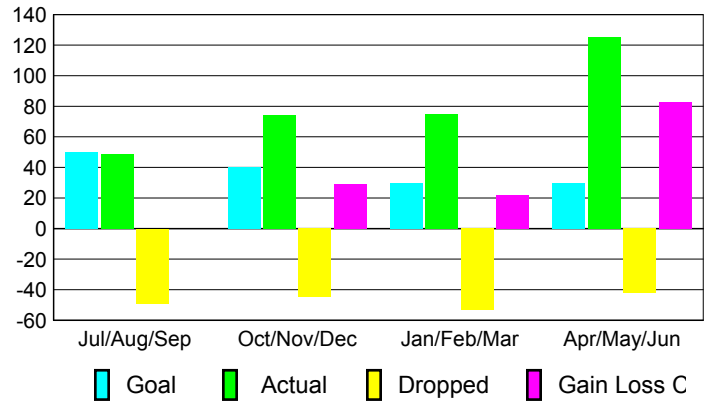

Membership Results 2009-2010

Goal, New, Dropped, Gain/Loss